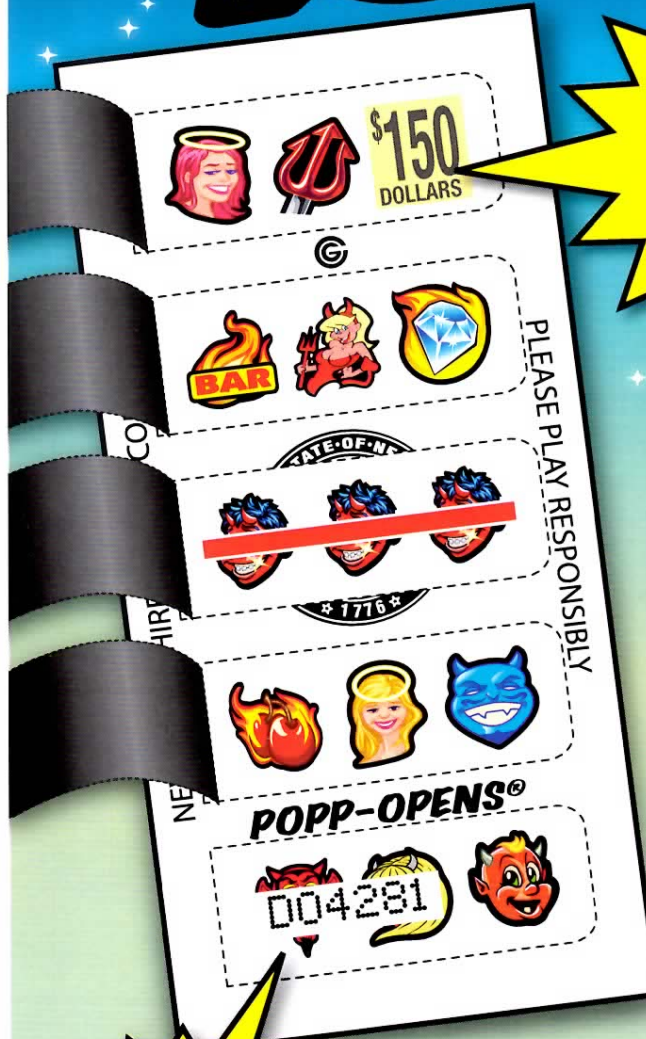

**NEW 5 WINDOW POPP-OPENS® GAME!**

# YOUUUUU™ DEVIL YOU

**YOUUUUU™  
DEVIL  
YOU**

- 2 WIN \$150
- 2 WIN \$150
- 2 WIN \$150
- 2 WIN \$25
- 2 WIN \$15
- 4 WIN \$2
- 360 WIN \$1

© 2018 Capital Game Mfg. FORM NO. 6481H SERIAL NO. **50¢**

**FORM 6481H** 50¢ per card  
**3320 cards @ 50¢** ..... **\$1,660.00**

PAYS OUT		MULTIPLE WINNERS	
2 @	\$150.00 ..... \$300.00	1 @	\$150.00 .... \$150.00
2 @	\$150.00 ..... \$300.00	1 @	\$150.00 .... \$150.00
2 @	\$150.00 ..... \$300.00	1 @	\$150.00 .... \$150.00
2 @	\$25.00 ..... \$50.00	1 @	\$150.00 .... \$150.00
2 @	\$15.00 ..... \$30.00	1 @	\$150.00 .... \$150.00
4 @	\$2.00 ..... \$8.00	1 @	\$27.00 ..... \$27.00
360 @	\$1.00 ..... \$360.00	1 @	\$25.00 ..... \$25.00
		1 @	\$17.00 ..... \$17.00
		1 @	\$15.00 ..... \$15.00
		2 @	\$2.00 ..... \$4.00
		5 @	\$2.00 ..... \$10.00
		350 @	\$1.00 .... \$350.00